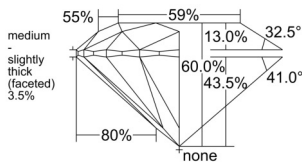

GIA®

FACSIMILE

GIA REPORT 2547791828

Verify this report at GIA.edu

GIA NATURAL DIAMOND DOSSIER®

March 11, 2026
GIA Report Number 2547791828
Shape and Cutting Style ..... Round Brilliant
Measurements ..... 5.16 - 5.19 x 3.11 mm

GRADING RESULTS

Carat Weight ..... 0.51 carat
Color Grade ..... G
Clarity Grade S11
Cut Grade ..... Excellent

ADDITIONAL GRADING INFORMATION

Polish ..... Excellent
Symmetry ..... Excellent
Fluorescence ..... None
Clarity Characteristics ..... Crystal, Feather
Inscription(s): GIA 2547791828

PROPORTIONS

Profile to actual proportions

GRADING SCALES

GIA COLOR SCALE	GIA CLARITY SCALE	GIA CUT SCALE	
D	FLAWLESS	EXCELLENT	
E	INTERNALLY FLAWLESS		
F		VVS₁	VERY GOOD
G	VVS₂		
H	VS₁	GOOD	
I	VS₂		
J	S1₁	FAIR	
K	S1₂		
L	I₁	POOR	
M	I₂		
N	I₃		
O			
P			
Q			
R			
S			
T			
U			
V			
W			
X			
Y			
Z