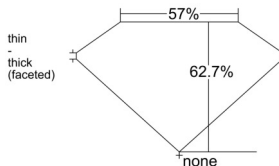

GIA®

FACSIMILE

GIA REPORT 2547774518

Verify this report at GIA.edu

GIA NATURAL DIAMOND DOSSIER®

March 10, 2026
GIA Report Number 2547774518
Shape and Cutting Style ..... Heart Brilliant
Measurements ..... 4.30 x 5.03 x 3.15 mm

GRADING RESULTS

Carat Weight ..... 0.39 carat
Color Grade ..... D
Clarity Grade VVS2

ADDITIONAL GRADING INFORMATION

Polish ..... Excellent
Symmetry ..... Very Good
Fluorescence ..... None
Clarity Characteristics ..... Pinpoint, Cloud
Inscription(s): GIA 2547774518

PROPORTIONS

Profile not to actual proportions

GRADING SCALES

GIA COLOR SCALE		GIA CLARITY SCALE			
COLORLESS	D	VERY VERY SLIGHTLY INCLUDED	FLAWLESS		
	E		INTERNALLY FLAWLESS		
	F	VERY SLIGHTLY INCLUDED	VVS₁		
	G		VVS₂		
	H		VS₁		
	NEAR COLORLESS	I	SLIGHTLY INCLUDED	VS₂	
		J		SI₁	
		FAINT	K	INCLUDED	SI₂
			L		I₁
			M		I₂
N			I₃		
VERT LIGHT	O	NOT GRADED			
	P				
	Q				
	R				
	S				
	T				
LIGHT	U				
	V				
	W				
	X				
Y					
Z