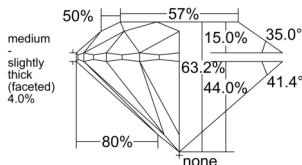

GIA®

FACSIMILE

GIA REPORT 2547772357

Verify this report at GIA.edu

GIA NATURAL DIAMOND DOSSIER®

March 10, 2026
GIA Report Number 2547772357
Shape and Cutting Style ..... Round Brilliant
Measurements ..... 5.15 - 5.18 x 3.27 mm

GRADING RESULTS

Carat Weight ..... 0.53 carat
Color Grade ..... F
Clarity Grade VS1
Cut Grade ..... Excellent

ADDITIONAL GRADING INFORMATION

Polish ..... Excellent
Symmetry ..... Excellent
Fluorescence ..... None
Clarity Characteristics ..... Cloud, Pinpoint
Inscription(s): GIA 2547772357

PROPORTIONS

Profile to actual proportions

GRADING SCALES

GIA COLOR SCALE

COLORLESS	D
	E
	F
	G
	H
	I
	J
NEAR COLORLESS	K
	L
FAIN	M
	N
	O
	P
VERY LIGHT	Q
	R
	S
	T
	U
	V
	W
	X
	Y
LIGHT	Z

GIA CLARITY SCALE

FLAWLESS	INTERNAL FLAWLESS	
		FLAWLESS
VERY VERY SLIGHTLY INCLUDED	VVS₁	
	VVS₂	
VERY SLIGHTLY INCLUDED	VS₁	
	VS₂	
SLIGHTLY INCLUDED	SI₁	
	SI₂	
INCLUDED	I₁	
	I₂	
	I₃	

GIA CUT SCALE

EXCELLENT
VERY GOOD
GOOD
FAIR
POOR