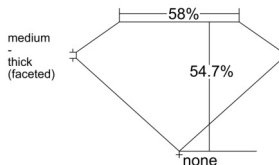

GIA®

FACSIMILE

GIA REPORT 2547764375

Verify this report at GIA.edu

GIA NATURAL DIAMOND DOSSIER®

March 06, 2026
GIA Report Number **2547764375**
Shape and Cutting Style ..... **Heart Brilliant**
Measurements ..... **5.65 x 6.25 x 3.42 mm**

GRADING RESULTS

Carat Weight ..... **0.70 carat**
Color Grade ..... **F**
Clarity Grade **VS1**

ADDITIONAL GRADING INFORMATION

Polish ..... **Excellent**
Symmetry ..... **Very Good**
Fluorescence ..... **None**
Clarity Characteristics ..... **Feather**
Inscription(s): GIA 2547764375

PROPORTIONS

Profile not to actual proportions

GRADING SCALES

GIA COLOR SCALE		GIA CLARITY SCALE			
COLORLESS	D	VERY VERY SLIGHTLY INCLUDED	FLAWLESS		
	E		INTERNALLY FLAWLESS		
	F	VERY SLIGHTLY INCLUDED	VVS₁		
	G		VVS₂		
	H		VS₁		
	NEAR COLORLESS	I	SLIGHTLY INCLUDED	VS₂	
		J		SI₁	
		FAINT	K	INCLUDED	SI₂
			L		I₁
			M		I₂
VERT LIGHT	N	LIGHT	I₃		
	O				
	P				
	Q				
	R				
	S