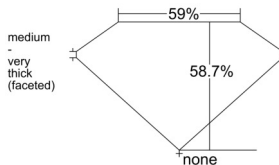

GIA®

FACSIMILE

GIA REPORT 2547762577

Verify this report at GIA.edu

GIA NATURAL DIAMOND DOSSIER®

March 06, 2026
GIA Report Number 2547762577
Shape and Cutting Style ..... Heart Brilliant
Measurements ..... 5.21 x 6.19 x 3.64 mm

GRADING RESULTS

Carat Weight ..... 0.71 carat
Color Grade ..... G
Clarity Grade VS2

ADDITIONAL GRADING INFORMATION

Polish ..... Excellent
Symmetry ..... Excellent
Fluorescence ..... None
Clarity Characteristics..... Cloud, Feather, Crystal
Inscription(s): GIA 2547762577

PROPORTIONS

Profile not to actual proportions

GRADING SCALES

GIA COLOR SCALE		GIA CLARITY SCALE			
COLORLESS	D	VERY VERY SLIGHTLY INCLUDED	FLAWLESS		
	E		INTERNALLY FLAWLESS		
	F	VERY SLIGHTLY INCLUDED	VVS₁		
	G		VVS₂		
	H		VS₁		
	NEAR COLORLESS	I	SLIGHTLY INCLUDED	VS₂	
		J		SI₁	
		FAINT	K	INCLUDED	SI₂
			L		I₁
			M		I₂
VERT LIGHT	N	INCLUDED	I₃		
	O				
	P				
	Q				
	R				
LIGHT	S				
	T				
	U				
	V				
	W				
X					
Y					
Z