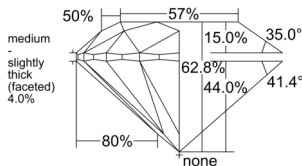

GIA®

FACSIMILE

GIA REPORT 2547762538

Verify this report at GIA.edu

GIA NATURAL DIAMOND DOSSIER®

March 09, 2026
GIA Report Number 2547762538
Shape and Cutting Style ..... Round Brilliant
Measurements ..... 5.14 - 5.18 x 3.24 mm

GRADING RESULTS

Carat Weight ..... 0.53 carat
Color Grade ..... F
Clarity Grade VS1
Cut Grade ..... Excellent

ADDITIONAL GRADING INFORMATION

Polish ..... Excellent
Symmetry ..... Excellent
Fluorescence ..... None
Clarity Characteristics ..... Cloud, Needle, Pinpoint
Inscription(s): GIA 2547762538

PROPORTIONS

GRADING SCALES

GIA COLOR SCALE

COLORLESS	D
	E
	F
	G
	H
	I
	J
NEAR COLORLESS	K
	L
FAIN	M
	N
	O
	P
	Q
	R
	S
	T
	U
	V
	W
	X
	Y
LIGHT	Z

GIA CLARITY SCALE

FLAWLESS	INTERNAL FLAWLESS	
		FLAWLESS
VERY VERY SLIGHTLY INCLUDED	VVS₁	
	VVS₂	
VERY SLIGHTLY INCLUDED	VS₁	
	VS₂	
SLIGHTLY INCLUDED	SI₁	
	SI₂	
INCLUDED	I₁	
	I₂	
	I₃	

GIA CUT SCALE

EXCELLENT
VERY GOOD
GOOD
FAIR
POOR