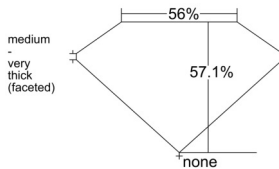

GIA®

FACSIMILE

GIA REPORT 2547752300

Verify this report at GIA.edu

GIA NATURAL DIAMOND DOSSIER®

March 06, 2026
GIA Report Number 2547752300
Shape and Cutting Style ..... Heart Brilliant
Measurements ..... 5.00 x 5.52 x 3.15 mm

GRADING RESULTS

Carat Weight ..... 0.51 carat
Color Grade ..... G
Clarity Grade VS1

ADDITIONAL GRADING INFORMATION

Polish ..... Excellent
Symmetry ..... Very Good
Fluorescence ..... None
Clarity Characteristics ..... Feather
Inscription(s): GIA 2547752300

PROPORTIONS

Profile not to actual proportions

GRADING SCALES

GIA COLOR SCALE		GIA CLARITY SCALE	
COLORLESS	D	VERY VERY SLIGHTLY INCLUDED	FLAWLESS
	E		INTERNALLY FLAWLESS
	F		VVS₁
	G		VVS₂
	H		VS₁
	I		VS₂
	J		SI₁
	K		SI₂
	L		I₁
	M		I₂
NEAR COLORLESS	N	SLIGHTLY INCLUDED	I₃
	O		
	P		
	Q		
FAINT	R		
	S		
	T		
	U		
VERT LIGHT	V		
	W		
	X		
	Y		
LIGHT	Z