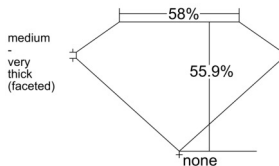

GIA®

FACSIMILE

GIA REPORT 2547751704

Verify this report at GIA.edu

GIA NATURAL DIAMOND DOSSIER®

March 06, 2026
GIA Report Number 2547751704
Shape and Cutting Style ..... Heart Brilliant
Measurements ..... 5.04 x 5.61 x 3.14 mm

GRADING RESULTS

Carat Weight ..... 0.50 carat
Color Grade I
Clarity Grade VVS1

ADDITIONAL GRADING INFORMATION

Polish ..... Excellent
Symmetry ..... Very Good
Fluorescence ..... Faint
Clarity Characteristics ..... Cloud, Pinpoint
Inscription(s): GIA 2547751704

PROPORTIONS

Profile not to actual proportions

GRADING SCALES

GIA COLOR SCALE		GIA CLARITY SCALE			
COLORLESS	D	VERY VERY SLIGHTLY INCLUDED	FLAWLESS		
	E		INTERNALLY FLAWLESS		
	F	VERY SLIGHTLY INCLUDED	VVS₁		
	G		VVS₂		
	H		VS₁		
	NEAR COLORLESS	I	SLIGHTLY INCLUDED	VS₂	
		J		SI₁	
		FAINT	K	INCLUDED	SI₂
			L		I₁
			M		I₂
VERT LIGHT	N	INCLUDED	I₃		
	O				
	P				
	Q				
	R				
	S				
	T				
LIGHT	U				
	V				
	W				
	X				
Y					
Z