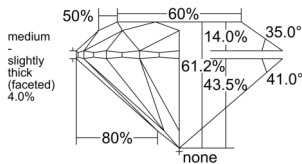

GIA®

FACSIMILE

GIA REPORT 2547748635

Verify this report at GIA.edu

GIA NATURAL DIAMOND DOSSIER®

March 11, 2026
GIA Report Number 2547748635
Shape and Cutting Style ..... Round Brilliant
Measurements ..... 5.94 - 5.97 x 3.64 mm

GRADING RESULTS

Carat Weight ..... 0.80 carat
Color Grade ..... F
Clarity Grade VS1
Cut Grade ..... Excellent

ADDITIONAL GRADING INFORMATION

Polish ..... Excellent
Symmetry ..... Excellent
Fluorescence ..... Medium Blue
Clarity Characteristics ..... Crystal, Pinpoint
Inscription(s): GIA 2547748635

PROPORTIONS

Profile to actual proportions

GRADING SCALES

GIA COLOR SCALE

COLORLESS	D
	E
	F
	G
	H
	I
	J
NEAR COLORLESS	K
	L
FAIN	M
	N
	O
	P
	Q
VERY LIGHT	R
	S
	T
	U
	V
	W
	X
	Y
LIGHT	Z

GIA CLARITY SCALE

	FLAWLESS
	INTERNALLY FLAWLESS
VERY VERY SLIGHTLY INCLUDED	VVS₁
	VVS₂
VERY SLIGHTLY INCLUDED	VS₁
	VS₂
SLIGHTLY INCLUDED	SI₁
	SI₂
	I₁
	I₂
INCLUDED	I₃

GIA CUT SCALE

	EXCELLENT
	VERY GOOD
	GOOD
	FAIR
	POOR