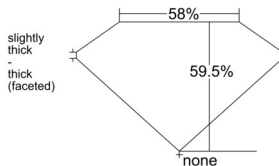

GIA®

FACSIMILE

GIA REPORT 2547741257

Verify this report at GIA.edu

GIA NATURAL DIAMOND DOSSIER®

March 05, 2026
GIA Report Number **2547741257**
Shape and Cutting Style ..... **Heart Brilliant**
Measurements ..... **5.25 x 6.20 x 3.69 mm**

GRADING RESULTS

Carat Weight ..... **0.70 carat**
Color Grade ..... **E**
Clarity Grade **VS2**

ADDITIONAL GRADING INFORMATION

Polish ..... **Excellent**
Symmetry ..... **Very Good**
Fluorescence ..... **None**
Clarity Characteristics ..... **Feather**
Inscription(s): GIA 2547741257

PROPORTIONS

Profile not to actual proportions

GRADING SCALES

GIA COLOR SCALE		GIA CLARITY SCALE			
COLORLESS	D	NEAR COLORLESS	FLAWLESS		
	E		INTERNALLY FLAWLESS		
	F		VERY VERY SLIGHTLY INCLUDED	VVS₁	
	G			VVS₂	
	H		VERY SLIGHTLY INCLUDED	VS₁	
	I			VS₂	
	J			SLIGHTLY INCLUDED	SI₁
	K		SI₂		
	FANT		L	LIGHT	I₁
			M		I₂
N		I₃			
O					
P					
Q					
R					
S