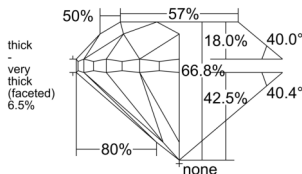

GIA®

FACSIMILE

GIA REPORT 2547729641

Verify this report at GIA.edu

GIA NATURAL DIAMOND DOSSIER®

March 03, 2026
GIA Report Number 2547729641
Shape and Cutting Style ..... Round Brilliant
Measurements ..... 5.40 - 5.43 x 3.61 mm

GRADING RESULTS

Carat Weight ..... 0.70 carat
Color Grade ..... J
Clarity Grade VVS2
Cut Grade ..... Fair

ADDITIONAL GRADING INFORMATION

Polish ..... Excellent
Symmetry ..... Excellent
Fluorescence ..... None
Clarity Characteristics ..... Pinpoint
Inscription(s): GIA 2547729641

PROPORTIONS

Profile to actual proportions

GRADING SCALES

GIA COLOR SCALE

COLORLESS	D
	E
	F
	G
	H
	I
	J
NEAR COLORLESS	K
	L
FAIN	M
	N
	O
	P
VERY LIGHT	Q
	R
	S
	T
	U
	V
	W
	X
	Y
LIGHT	Z

GIA CLARITY SCALE

FLAWLESS	VERY VERY SLIGHTLY INCLUDED	VVS₁	
			VVS₂
INTERNALLY FLAWLESS	VERY SLIGHTLY INCLUDED	VS₁	
		VS₂	
SLIGHTLY INCLUDED	SLIGHTLY INCLUDED	SI₁	
		SI₂	
INCLUDED	INCLUDED	I₁	
		I₂	
		I₃	

GIA CUT SCALE

EXCELLENT
VERY GOOD
GOOD
FAIR
POOR