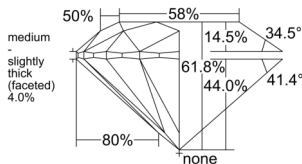

GIA®

FACSIMILE

GIA REPORT 2547725843

Verify this report at GIA.edu

GIA NATURAL DIAMOND DOSSIER®

March 02, 2026
GIA Report Number 2547725843
Shape and Cutting Style ..... Round Brilliant
Measurements ..... 4.28 - 4.30 x 2.65 mm

GRADING RESULTS

Carat Weight ..... 0.30 carat
Color Grade ..... K
Clarity Grade VVS1
Cut Grade ..... Excellent

ADDITIONAL GRADING INFORMATION

Polish ..... Excellent
Symmetry ..... Excellent
Fluorescence ..... None
Clarity Characteristics ..... Pinpoint, Cloud
Inscription(s): GIA 2547725843

PROPORTIONS

Profile to actual proportions