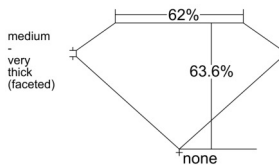

GIA®

FACSIMILE

GIA REPORT 2547713896

Verify this report at GIA.edu

GIA NATURAL DIAMOND DOSSIER®

February 26, 2026
GIA Report Number 2547713896
Shape and Cutting Style ..... Pear Brilliant
Measurements ..... 7.68 x 4.87 x 3.10 mm

GRADING RESULTS

Carat Weight ..... 0.70 carat
Color Grade ..... D
Clarity Grade VVS2

ADDITIONAL GRADING INFORMATION

Polish ..... Excellent
Symmetry ..... Excellent
Fluorescence ..... Faint
Clarity Characteristics ..... Needle, Pinpoint
Inscription(s): GIA 2547713896

PROPORTIONS

Profile not to actual proportions

GRADING SCALES

GIA COLOR SCALE		GIA CLARITY SCALE	
COLORLESS	D	VERY VERY SLIGHTLY INCLUDED	FLAWLESS
	E		INTERNALLY FLAWLESS
	F		VVS₁
	G		VVS₂
	H		VS₁
	I		VS₂
	J		SI₁
	K		SI₂
	L		I₁
	M		I₂
NEAR COLORLESS	N	SLIGHTLY INCLUDED	I₃
	O		
	P		
	Q		
FAINT	R	INCLUDED	
	S		
	T		
	U		
VERT LIGHT	V		
	W		
	X		
	Y		
LIGHT	Z