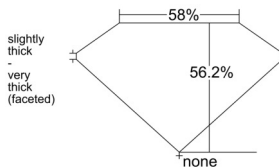

GIA®

FACSIMILE

GIA REPORT 2547701735

Verify this report at GIA.edu

GIA NATURAL DIAMOND DOSSIER®

February 24, 2026
GIA Report Number 2547701735
Shape and Cutting Style ..... Heart Brilliant
Measurements ..... 4.98 x 5.55 x 3.12 mm

GRADING RESULTS

Carat Weight ..... 0.50 carat
Color Grade ..... F
Clarity Grade VS1

ADDITIONAL GRADING INFORMATION

Polish ..... Excellent
Symmetry ..... Excellent
Fluorescence ..... Faint
Clarity Characteristics..... Crystal, Pinpoint, Indented Natural
Inscription(s): GIA 2547701735

PROPORTIONS

Profile not to actual proportions

GRADING SCALES

GIA COLOR SCALE		GIA CLARITY SCALE			
COLORLESS	D	VERY VERY SLIGHTLY INCLUDED	FLAWLESS		
	E		INTERNALLY FLAWLESS		
	F		VVS₁		
	NEAR COLORLESS	G	VVS₂		
		H	VERY SLIGHTLY INCLUDED	VS₁	
		I		VS₂	
		FAINT	J	SLIGHTLY INCLUDED	SI₁
			K		SI₂
	L		INCLUDED		I₁
	M			I₂	
VERT LIGHT	N		INCLUDED	I₃	
	O				
	P				
	Q				
	R				
LIGHT	S				
	T				
	U				
	V				
	W				
X					
Y					
Z