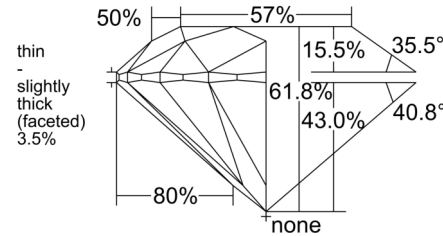

GIA NATURAL DIAMOND GRADING REPORT

February 27, 2026

GIA Report Number 2547695200

Shape and Cutting Style Round Brilliant

Measurements 6.19 - 6.23 x 3.84 mm

GRADING RESULTS

Carat Weight 0.90 carat

Color Grade K

PROPORTIONS

Profile to actual proportions

CLARITY CHARACTERISTICS

KEY TO SYMBOLS*

- Pinpoint

* Red symbols denote internal characteristics (inclusions). Green or black symbols denote external characteristics (blemishes). Diagram is an approximate representation of the diamond, and symbols shown indicate type, position, and approximate size of clarity characteristics. All clarity characteristics may not be shown. Details of finish are not shown.