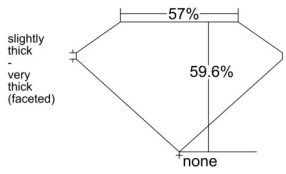

GIA®

FACSIMILE

GIA REPORT 2547688633

Verify this report at GIA.edu

GIA NATURAL DIAMOND DOSSIER®

February 23, 2026
GIA Report Number 2547688633
Shape and Cutting Style ..... Heart Brilliant
Measurements ..... 5.27 x 6.23 x 3.71 mm

GRADING RESULTS

Carat Weight ..... 0.72 carat
Color Grade I
Clarity Grade VS2

ADDITIONAL GRADING INFORMATION

Polish ..... Excellent
Symmetry ..... Excellent
Fluorescence ..... None
Clarity Characteristics ..... Cloud, Crystal
Inscription(s): GIA 2547688633

PROPORTIONS

Profile not to actual proportions

GRADING SCALES

GIA COLOR SCALE		GIA CLARITY SCALE			
COLORLESS	D	VERY VERY SLIGHTLY INCLUDED	FLAWLESS		
	E		INTERNALLY FLAWLESS		
	F	VERY SLIGHTLY INCLUDED	VVS₁		
	G		VVS₂		
	H		VS₁		
	NEAR COLORLESS	I	SLIGHTLY INCLUDED	VS₂	
		J		SI₁	
		FAINT	K	INCLUDED	SI₂
			L		I₁
			M		I₂
N			I₃		
VERT LIGHT	O	LIGHT			
	P				
	Q				
	R				
	S				
	T				
LIGHT	U				
	V				
	W				
	X				
Y					
Z