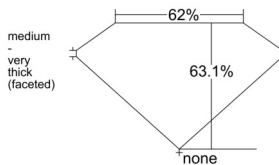

GIA®

FACSIMILE

GIA REPORT 2547647955

Verify this report at GIA.edu

GIA NATURAL DIAMOND DOSSIER®

February 25, 2026

GIA Report Number 2547647955

Shape and Cutting Style ..... Heart Brilliant

Measurements ..... 6.00 x 6.41 x 4.05 mm

GRADING RESULTS

Carat Weight ..... 0.90 carat

Color Grade ..... D

Clarity Grade VS1

ADDITIONAL GRADING INFORMATION

Polish ..... Very Good

Symmetry ..... Very Good

Fluorescence ..... Faint

Clarity Characteristics..... Crystal, Cloud, Needle, Pinpoint

Inscription(s): GIA 2547647955

PROPORTIONS

Profile not to actual proportions

GRADING SCALES

GIA COLOR SCALE		GIA CLARITY SCALE	
COLORLESS	D	VERY VERY SLIGHTLY INCLUDED	FLAWLESS
	E		INTERNALLY FLAWLESS
	F		VVS₁
	G		VVS₂
	H		VS₁
	I		VS₂
	J		SI₁
	K		SI₂
	L		I₁
	M		I₂
NEAR COLORLESS	N	SLIGHTLY INCLUDED	I₃
	O		
	P		
	Q		
FAINT	R	INCLUDED	
	S		
	T		
	U		
VERT LIGHT	V		
	W		
	X		
	Y		
LIGHT	Z