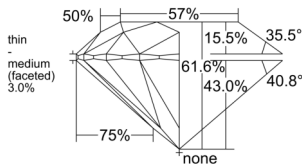

GIA®

FACSIMILE

GIA REPORT 2547637444

Verify this report at GIA.edu

GIA NATURAL DIAMOND DOSSIER®

February 16, 2026
GIA Report Number 2547637444
Shape and Cutting Style ..... Round Brilliant
Measurements ..... 5.95 - 5.99 x 3.67 mm

GRADING RESULTS

Carat Weight ..... 0.80 carat
Color Grade ..... G
Clarity Grade S11
Cut Grade ..... Excellent

ADDITIONAL GRADING INFORMATION

Polish ..... Excellent
Symmetry ..... Excellent
Fluorescence ..... Faint
Clarity Characteristics ..... Cloud
Inscription(s): GIA 2547637444

PROPORTIONS

GRADING SCALES

GIA COLOR SCALE	GIA CLARITY SCALE	GIA CUT SCALE	
D	FLAWLESS	EXCELLENT	
E	INTERNALLY FLAWLESS		
F		VVS₁	VERY GOOD
G	VVS₂		
H	VS₁	GOOD	
I	VS₂		
J	S1₁	FAIR	
K	S1₂		
L	I₁	POOR	
M	I₂		
N	I₃		
O			
P			
Q			
R			
S			
T			
U			
V			
W			
X			
Y			
Z