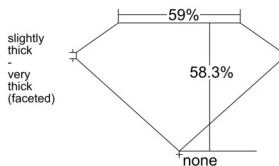

GIA®

FACSIMILE

GIA REPORT 2547631707

Verify this report at GIA.edu

GIA NATURAL DIAMOND DOSSIER®

February 13, 2026
GIA Report Number 2547631707
Shape and Cutting Style ..... Heart Brilliant
Measurements ..... 5.27 x 6.20 x 3.61 mm

GRADING RESULTS

Carat Weight ..... 0.71 carat
Color Grade I
Clarity Grade VS2

ADDITIONAL GRADING INFORMATION

Polish ..... Excellent
Symmetry ..... Very Good
Fluorescence ..... None
Clarity Characteristics ..... Crystal
Inscription(s): GIA 2547631707

PROPORTIONS

Profile not to actual proportions

GRADING SCALES

GIA COLOR SCALE		GIA CLARITY SCALE			
COLORLESS	D	VERY VERY SLIGHTLY INCLUDED	FLAWLESS		
	E		INTERNALLY FLAWLESS		
	F	VERY SLIGHTLY INCLUDED	VVS₁		
	G		VVS₂		
	H		VS₁		
	NEAR COLORLESS	I	SLIGHTLY INCLUDED	VS₂	
		J		SI₁	
		FAINT	K	INCLUDED	SI₂
			L		I₁
			M		I₂
N			I₃		
VERT LIGHT	O	INCLUDED			
	P				
	Q				
	R				
	S				
	T				
LIGHT	U				
	V				
	W				
	X				
Y					
Z