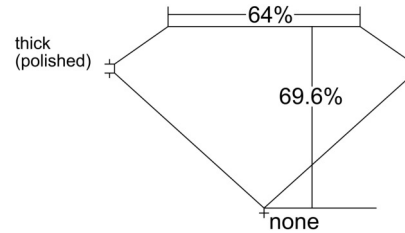

GIA NATURAL DIAMOND GRADING REPORT

February 13, 2026  
 GIA Report Number ..... 2547629049  
 Shape and Cutting Style ..... Emerald Cut  
 Measurements ..... 6.67 x 4.78 x 3.33 mm

GRADING RESULTS

Carat Weight ..... 1.03 carat  
 Color Grade ..... K  
 Clarity Grade ..... VVS2

Profile not to actual proportions

CLARITY CHARACTERISTICS

KEY TO SYMBOLS\*

-  Cloud
-  Feather
-  Pinpoint

GRADING SCALES

GIA COLOR SCALE		GIA CLARITY SCALE	
COLOURLESS	D	VERY VERY SLIGHTLY INCLUDED	FLAWLESS
	E		INTERNALLY FLAWLESS
	F		VVS <sub>1</sub>
NEAR COLOURLESS	G	VERY SLIGHTLY INCLUDED	VVS <sub>2</sub>
	H		VS <sub>1</sub>
	I		VS <sub>2</sub>
FANT	J	SLIGHTLY INCLUDED	SI <sub>1</sub>
	K		SI <sub>2</sub>
	L		I <sub>1</sub>
VERY LIGHT	M	INCLUDED	I <sub>2</sub>
	N		I <sub>3</sub>
	O		
LIGHT	P		
	Q		
	R		
	S		
	T		
	U		
	V		
W			
X			
Y			
Z			

\* Red symbols denote internal characteristics (inclusions). Green or black symbols denote external characteristics (blemishes). Diagram is an approximate representation of the diamond, and symbols shown indicate type, position, and approximate size of clarity characteristics. All clarity characteristics may not be shown. Details of finish are not shown.