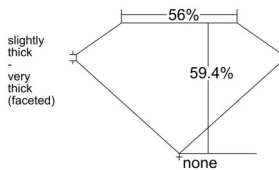

GIA®

FACSIMILE

GIA REPORT 2547628157

Verify this report at GIA.edu

GIA NATURAL DIAMOND DOSSIER®

February 11, 2026
GIA Report Number 2547628157
Shape and Cutting Style ..... Heart Brilliant
Measurements ..... 5.25 x 6.13 x 3.64 mm

GRADING RESULTS

Carat Weight ..... 0.70 carat
Color Grade ..... J
Clarity Grade VVS2

ADDITIONAL GRADING INFORMATION

Polish ..... Excellent
Symmetry ..... Excellent
Fluorescence ..... None
Clarity Characteristics ..... Needle, Pinpoint, Cloud
Inscription(s): GIA 2547628157

PROPORTIONS

Profile not to actual proportions

GRADING SCALES

GIA COLOR SCALE		GIA CLARITY SCALE			
COLORLESS	D	VERY VERY SLIGHTLY INCLUDED	FLAWLESS		
	E		INTERNALLY FLAWLESS		
	F		VVS₁		
	NEAR COLORLESS	G	VERY SLIGHTLY INCLUDED	VVS₂	
		H		VS₁	
		FAINT	I	SLIGHTLY INCLUDED	VS₂
			J		SI₁
			K	SI₂	
	LIGHT	L	INCLUDED	I₁	
		M		I₂	
N		I₃			
O					
P					
Q					
R