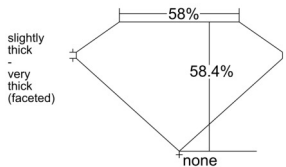

GIA®

FACSIMILE

GIA REPORT 2547614437

Verify this report at GIA.edu

GIA NATURAL DIAMOND DOSSIER®

February 10, 2026
GIA Report Number 2547614437
Shape and Cutting Style ..... Heart Brilliant
Measurements ..... 5.53 x 6.43 x 3.75 mm

GRADING RESULTS

Carat Weight ..... 0.81 carat
Color Grade ..... D
Clarity Grade VS2

ADDITIONAL GRADING INFORMATION

Polish ..... Excellent
Symmetry ..... Excellent
Fluorescence ..... Very Strong Blue
Clarity Characteristics ..... Crystal
Inscription(s): GIA 2547614437

PROPORTIONS

Profile not to actual proportions

GRADING SCALES

GIA COLOR SCALE		GIA CLARITY SCALE			
COLORLESS	D	VERY VERY SLIGHTLY INCLUDED	FLAWLESS		
	E		INTERNALLY FLAWLESS		
	F	VERY SLIGHTLY INCLUDED	VVS₁		
	G		VVS₂		
	H		VS₁		
	NEAR COLORLESS	I	SLIGHTLY INCLUDED	VS₂	
		J		SI₁	
		FAINT	K	INCLUDED	SI₂
			L		I₁
			M		I₂
VERT LIGHT	N	LIGHT	I₃		
	O				
	P				
	Q				
	R