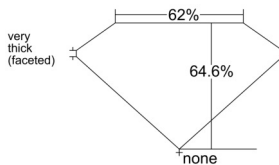

GIA®

FACSIMILE

GIA REPORT 2547608042

Verify this report at GIA.edu

GIA NATURAL DIAMOND DOSSIER®

February 10, 2026
GIA Report Number 2547608042
Shape and Cutting Style ..... Pear Brilliant
Measurements ..... 7.16 x 4.56 x 2.95 mm

GRADING RESULTS

Carat Weight ..... 0.60 carat
Color Grade ..... H
Clarity Grade VS1

ADDITIONAL GRADING INFORMATION

Polish ..... Excellent
Symmetry ..... Excellent
Fluorescence ..... None
Clarity Characteristics ..... Crystal, Pinpoint
Inscription(s): GIA 2547608042

PROPORTIONS

Profile not to actual proportions

GRADING SCALES

GIA COLOR SCALE		GIA CLARITY SCALE			
COLORLESS	D	VERY VERY SLIGHTLY INCLUDED	FLAWLESS		
	E		INTERNALLY FLAWLESS		
	F		VVS₁		
	NEAR COLORLESS	G	VERY SLIGHTLY INCLUDED	VVS₂	
		H		VS₁	
		FAINT	I	SLIGHTLY INCLUDED	VS₂
			J		SI₁
	K		SI₂		
	VERT LIGHT		L	INCLUDED	I₁
			M		I₂
N			I₃		
O					
P					
Q					
R					
LIGHT	S				
	T				
	U				
	V				
	W				
	X				
Y					
Z