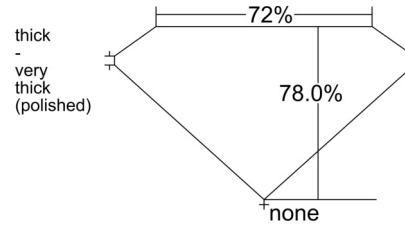

PROPORTIONS

Profile not to actual proportions