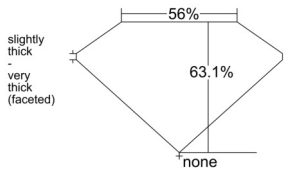

GIA®

FACSIMILE

GIA REPORT 2547602967

Verify this report at GIA.edu

GIA NATURAL DIAMOND DOSSIER®

February 10, 2026
GIA Report Number 2547602967
Shape and Cutting Style ..... Heart Brilliant
Measurements ..... 4.97 x 5.28 x 3.33 mm

GRADING RESULTS

Carat Weight ..... 0.50 carat
Color Grade ..... D
Clarity Grade VS1

ADDITIONAL GRADING INFORMATION

Polish ..... Excellent
Symmetry ..... Good
Fluorescence ..... Faint
Clarity Characteristics ..... Feather, Pinpoint
Inscription(s): GIA 2547602967

PROPORTIONS

Profile not to actual proportions

GRADING SCALES

GIA COLOR SCALE		GIA CLARITY SCALE			
COLORLESS	D	VERY VERY SLIGHTLY INCLUDED	FLAWLESS		
	E		INTERNALLY FLAWLESS		
	F	VERY SLIGHTLY INCLUDED	VVS₁		
	G		VVS₂		
	H		VS₁		
	NEAR COLORLESS	I	SLIGHTLY INCLUDED	VS₂	
		J		SI₁	
		FAINT	K	INCLUDED	SI₂
			L		I₁
			M		I₂
VERT LIGHT	N	LIGHT	I₃		
	O				
	P				
	Q				
	R