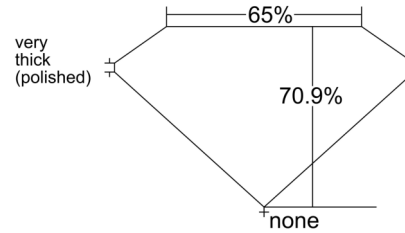

GIA NATURAL DIAMOND GRADING REPORT

February 16, 2026
 GIA Report Number 2547598804
 Shape and Cutting Style Square Emerald Cut
 Measurements 5.35 x 5.18 x 3.67 mm

GRADING RESULTS

Carat Weight 1.01 carat
 Color Grade J
 Clarity Grade SI1

ADDITIONAL GRADING INFORMATION

Polish Very Good
 Symmetry Very Good
 Fluorescence Faint

Inscription(s): GIA 2547598804

Comments: Clouds, pinpoints and surface graining are not shown.

PROPORTIONS

Profile not to actual proportions

CLARITY CHARACTERISTICS

KEY TO SYMBOLS*

- Crystal
- ~ Feather
- ∖ Needle

* Red symbols denote internal characteristics (inclusions). Green or black symbols denote external characteristics (blemishes). Diagram is an approximate representation of the diamond, and symbols shown indicate type, position, and approximate size of clarity characteristics. All clarity characteristics may not be shown. Details of finish are not shown.