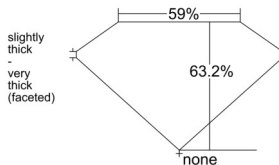

GIA®

FACSIMILE

GIA REPORT 2547597475

Verify this report at GIA.edu

GIA NATURAL DIAMOND DOSSIER®

February 06, 2026
GIA Report Number 2547597475
Shape and Cutting Style ..... Heart Brilliant
Measurements ..... 5.12 x 6.05 x 3.82 mm

GRADING RESULTS

Carat Weight ..... 0.70 carat
Color Grade ..... D
Clarity Grade ..... Internally Flawless

ADDITIONAL GRADING INFORMATION

Polish ..... Excellent
Symmetry ..... Very Good
Fluorescence ..... None
Clarity Characteristics ..... Minor Details of Polish
Inscription(s): GIA 2547597475

PROPORTIONS

Profile not to actual proportions

GRADING SCALES

GIA COLOR SCALE		GIA CLARITY SCALE			
COLORLESS	D	VERY VERY SLIGHTLY INCLUDED	FLAWLESS		
	E		INTERNALLY FLAWLESS		
	F	VERY SLIGHTLY INCLUDED	VVS₁		
	G		VVS₂		
	H		VS₁		
	NEAR COLORLESS	I	SLIGHTLY INCLUDED	VS₂	
		J		SI₁	
		FAINT	K	INCLUDED	SI₂
			L		I₁
			M		I₂
N			I₃		
VERT LIGHT	O	LIGHT			
	P				
	Q				
	R				
	S				
	T				
LIGHT	U				
	V				
	W				
	X				
Y					
Z