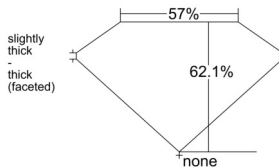

GIA®

FACSIMILE

GIA REPORT 2547593405

Verify this report at GIA.edu

GIA NATURAL DIAMOND DOSSIER®

February 05, 2026
GIA Report Number 2547593405
Shape and Cutting Style ..... Heart Brilliant
Measurements ..... 4.62 x 5.43 x 3.37 mm

GRADING RESULTS

Carat Weight ..... 0.50 carat
Color Grade ..... E
Clarity Grade VS1

ADDITIONAL GRADING INFORMATION

Polish ..... Excellent
Symmetry ..... Excellent
Fluorescence ..... Faint
Clarity Characteristics ..... Feather
Inscription(s): GIA 2547593405

PROPORTIONS

Profile not to actual proportions

GRADING SCALES

GIA COLOR SCALE		GIA CLARITY SCALE			
COLORLESS	D	VERY VERY SLIGHTLY INCLUDED	FLAWLESS		
	E		INTERNALLY FLAWLESS		
	F	VERY SLIGHTLY INCLUDED	VS₁		
	G		VS₂		
	H		VS₁		
	NEAR COLORLESS	I	SLIGHTLY INCLUDED	VS₂	
		J		SI₁	
		FAINT	K	INCLUDED	SI₂
			L		I₁
			M		I₂
VERT LIGHT	N	LIGHT	I₃		
	O				
	P				
	Q				
	R