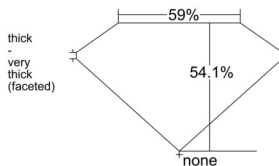

GIA®

FACSIMILE

GIA REPORT 2547590559

Verify this report at GIA.edu

GIA NATURAL DIAMOND DOSSIER®

February 05, 2026
GIA Report Number 2547590559
Shape and Cutting Style ..... Heart Brilliant
Measurements ..... 6.12 x 6.71 x 3.63 mm

GRADING RESULTS

Carat Weight ..... 0.90 carat
Color Grade ..... F
Clarity Grade VS1

ADDITIONAL GRADING INFORMATION

Polish ..... Excellent
Symmetry ..... Very Good
Fluorescence ..... Medium Blue
Clarity Characteristics..... Feather, Cloud, Needle, Pinpoint
Inscription(s): GIA 2547590559

PROPORTIONS

Profile not to actual proportions

GRADING SCALES

GIA COLOR SCALE		GIA CLARITY SCALE			
COLORLESS	D	VERY VERY SLIGHTLY INCLUDED	FLAWLESS		
	E		INTERNALLY FLAWLESS		
	F	VERY SLIGHTLY INCLUDED	VVS₁		
	G		VVS₂		
	H		VS₁		
	NEAR COLORLESS	I	SLIGHTLY INCLUDED	VS₂	
		J		SI₁	
		FAINT	K	INCLUDED	SI₂
			L		I₁
			M		I₂
VERT LIGHT	N	LIGHT	I₃		
	O				
	P				
	Q				
	R