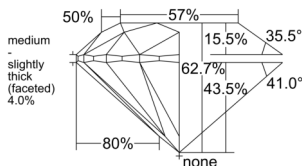

GIA®

FACSIMILE

GIA REPORT 2547590525

Verify this report at GIA.edu

GIA NATURAL DIAMOND DOSSIER®

February 05, 2026
GIA Report Number 2547590525
Shape and Cutting Style ..... Round Brilliant
Measurements ..... 4.39 - 4.42 x 2.76 mm

GRADING RESULTS

Carat Weight ..... 0.33 carat
Color Grade ..... K
Clarity Grade VS1
Cut Grade ..... Excellent

ADDITIONAL GRADING INFORMATION

Polish ..... Excellent
Symmetry ..... Excellent
Fluorescence ..... Faint
Clarity Characteristics ..... Cloud, Pinpoint
Inscription(s): GIA 2547590525

PROPORTIONS

GRADING SCALES

GIA COLOR SCALE	GIA CLARITY SCALE	GIA CUT SCALE	
D	FLAWLESS	EXCELLENT	
E	INTERNALLY FLAWLESS		
F		VVS₁	VERY GOOD
G	VVS₂		
H	VS₁	GOOD	
I	VS₂		
J	SI₁	FAIR	
K	SI₂		
L	I₁	POOR	
M	I₂		
N	I₃		
O			
P			
Q			
R			
S			
T			
U			
V			
W			
X			
Y			
Z