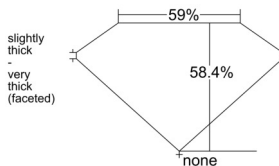

GIA®

FACSIMILE

GIA REPORT 2547587152

Verify this report at GIA.edu

GIA NATURAL DIAMOND DOSSIER®

February 04, 2026
GIA Report Number 2547587152
Shape and Cutting Style ..... Heart Brilliant
Measurements ..... 5.27 x 6.23 x 3.64 mm

GRADING RESULTS

Carat Weight ..... 0.70 carat
Color Grade I
Clarity Grade VS1

ADDITIONAL GRADING INFORMATION

Polish ..... Excellent
Symmetry ..... Excellent
Fluorescence ..... None
Clarity Characteristics ..... Feather
Inscription(s): GIA 2547587152

PROPORTIONS

Profile not to actual proportions

GRADING SCALES

GIA COLOR SCALE		GIA CLARITY SCALE			
COLORLESS	D	VERY VERY SLIGHTLY INCLUDED	FLAWLESS		
	E		INTERNALLY FLAWLESS		
	F	VERY SLIGHTLY INCLUDED	VVS₁		
	G		VVS₂		
	H		VS₁		
	NEAR COLORLESS	I	SLIGHTLY INCLUDED	VS₂	
		J		SI₁	
		FAINT	K	INCLUDED	SI₂
			L		I₁
			M		I₂
VERT LIGHT	N	LIGHT	I₃		
	O				
	P				
	Q				
	R