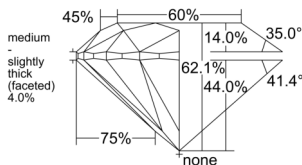

GIA®

FACSIMILE

GIA REPORT 2547585171

Verify this report at GIA.edu

GIA NATURAL DIAMOND DOSSIER®

February 09, 2026
GIA Report Number 2547585171
Shape and Cutting Style ..... Round Brilliant
Measurements ..... 6.13 - 6.17 x 3.82 mm

GRADING RESULTS

Carat Weight ..... 0.90 carat
Color Grade ..... J
Clarity Grade S11
Cut Grade ..... Excellent

ADDITIONAL GRADING INFORMATION

Polish ..... Excellent
Symmetry ..... Excellent
Fluorescence ..... None
Clarity Characteristics ..... Crystal, Cloud
Inscription(s): GIA 2547585171

PROPORTIONS

Profile to actual proportions