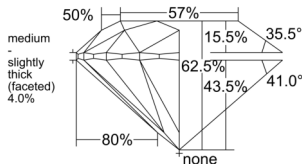

GIA®

FACSIMILE

GIA REPORT 2547580471

Verify this report at GIA.edu

GIA NATURAL DIAMOND DOSSIER®

February 04, 2026
GIA Report Number 2547580471
Shape and Cutting Style ..... Round Brilliant
Measurements ..... 4.76 - 4.80 x 2.99 mm

GRADING RESULTS

Carat Weight ..... 0.42 carat
Color Grade ..... J
Clarity Grade VVS1
Cut Grade ..... Excellent

ADDITIONAL GRADING INFORMATION

Polish ..... Excellent
Symmetry ..... Excellent
Fluorescence ..... Strong Blue
Clarity Characteristics ..... Pinpoint
Inscription(s): GIA 2547580471

PROPORTIONS

GRADING SCALES

GIA COLOR SCALE	GIA CLARITY SCALE	GIA CUT SCALE	
COLOURLESS D	FLAWLESS	EXCELLENT	
E	INTERNALLY FLAWLESS		
F		VVS₁	VERY GOOD
G	VVS₂		
H	VS₁	GOOD	
I	VS₂		
J	SI₁	FAIR	
K	SI₂		
L	I₁	POOR	
M	I₂		
N	I₃		
O			
P			
Q			
R			
S			
T			
U			
V			
W			
X			
Y			
Z