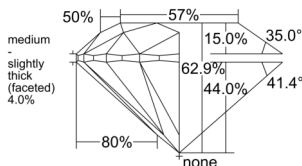

GIA®

FACSIMILE

GIA REPORT 2547578036

Verify this report at GIA.edu

GIA NATURAL DIAMOND DOSSIER®

February 04, 2026
GIA Report Number 2547578036
Shape and Cutting Style ..... Round Brilliant
Measurements ..... 3.58 - 3.60 x 2.26 mm

GRADING RESULTS

Carat Weight ..... 0.18 carat
Color Grade ..... F
Clarity Grade VVS1
Cut Grade ..... Excellent

ADDITIONAL GRADING INFORMATION

Polish ..... Excellent
Symmetry ..... Excellent
Fluorescence ..... Faint
Clarity Characteristics ..... Cloud, Needle
Inscription(s): GIA 2547578036

PROPORTIONS

Profile to actual proportions

GRADING SCALES

GIA COLOR SCALE

COLORED	D
	E
	F
	G
	H
	I
	J
NEAR COLORLESS	K
	L
	M
FAIN	N
	O
	P
	R
	S
	T
	U
	V
	W
	X
	Y
LIGHT	Z

GIA CLARITY SCALE

FLAWLESS	INTERNAL FLAWLESS	
		FLAWLESS
VERY VERY SLIGHTLY INCLUDED	VVS₁	
	VVS₂	
VERY SLIGHTLY INCLUDED	VS₁	
	VS₂	
SLIGHTLY INCLUDED	SI₁	
	SI₂	
INCLUDED	I₁	
	I₂	
	I₃	

GIA CUT SCALE

EXCELLENT
VERY GOOD
GOOD
FAIR
POOR