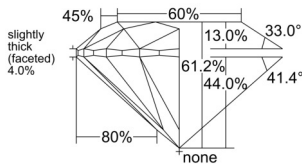

GIA®

FACSIMILE

GIA REPORT 2547569321

Verify this report at GIA.edu

GIA NATURAL DIAMOND DOSSIER®

February 04, 2026
GIA Report Number 2547569321
Shape and Cutting Style ..... Round Brilliant
Measurements ..... 4.73 - 4.76 x 2.91 mm

GRADING RESULTS

Carat Weight ..... 0.40 carat
Color Grade ..... G
Clarity Grade VS1
Cut Grade ..... Excellent

ADDITIONAL GRADING INFORMATION

Polish ..... Excellent
Symmetry ..... Excellent
Fluorescence ..... None
Clarity Characteristics ..... Needle, Pinpoint
Inscription(s): GIA 2547569321

PROPORTIONS

Profile to actual proportions