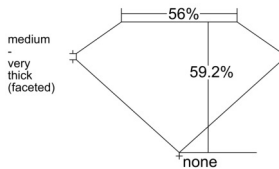

GIA®

FACSIMILE

GIA REPORT 2547568535

Verify this report at GIA.edu

GIA NATURAL DIAMOND DOSSIER®

February 03, 2026
GIA Report Number 2547568535
Shape and Cutting Style ..... Heart Brilliant
Measurements ..... 5.33 x 6.20 x 3.67 mm

GRADING RESULTS

Carat Weight ..... 0.71 carat
Color Grade ..... K
Clarity Grade VS2

ADDITIONAL GRADING INFORMATION

Polish ..... Excellent
Symmetry ..... Excellent
Fluorescence ..... Faint
Clarity Characteristics ..... Crystal, Cloud, Feather
Inscription(s): GIA 2547568535

PROPORTIONS

Profile not to actual proportions

GRADING SCALES

GIA COLOR SCALE		GIA CLARITY SCALE	
COLORLESS	D	VERY VERY SLIGHTLY INCLUDED	FLAWLESS
	E		INTERNALLY FLAWLESS
	F		VVS₁
	G		VVS₂
	H		VS₁
	I		VS₂
	J		SI₁
	K		SI₂
	L		I₁
	M		I₂
NEAR COLORLESS	N	SLIGHTLY INCLUDED	I₃
	O		
	P		
	Q		
FAINT	R		
	S		
	T		
	U		
VERY LIGHT	V		
	W		
	X		
	Y		
LIGHT	Z