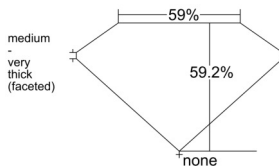

GIA®

FACSIMILE

GIA REPORT 2547561261

Verify this report at GIA.edu

GIA NATURAL DIAMOND DOSSIER®

February 02, 2026
GIA Report Number 2547561261
Shape and Cutting Style ..... Heart Brilliant
Measurements ..... 5.38 x 6.16 x 3.65 mm

GRADING RESULTS

Carat Weight ..... 0.71 carat
Color Grade I
Clarity Grade VVS1

ADDITIONAL GRADING INFORMATION

Polish ..... Very Good
Symmetry ..... Very Good
Fluorescence ..... Faint
Clarity Characteristics ..... Pinpoint
Inscription(s): GIA 2547561261

PROPORTIONS

Profile not to actual proportions

GRADING SCALES

GIA COLOR SCALE		GIA CLARITY SCALE			
COLORLESS	D	VERY VERY SLIGHTLY INCLUDED	FLAWLESS		
	E		INTERNALLY FLAWLESS		
	F	VERY SLIGHTLY INCLUDED	VVS₁		
	G		VVS₂		
	H		VS₁		
	NEAR COLORLESS	I	SLIGHTLY INCLUDED	VS₂	
		J		SI₁	
		FAINT	K	INCLUDED	SI₂
			L		I₁
			M		I₂
VERT LIGHT	N		INCLUDED	I₃	
	O				
	P				
	Q				
	LIGHT		R		
		S			
		T			
U					
V					
W					
X					
Y					
Z