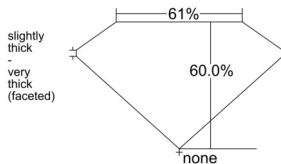

GIA®

FACSIMILE

GIA REPORT 2547558396

Verify this report at GIA.edu

GIA NATURAL DIAMOND DOSSIER®

February 02, 2026
GIA Report Number 2547558396
Shape and Cutting Style ..... Heart Brilliant
Measurements ..... 5.70 x 6.67 x 4.00 mm

GRADING RESULTS

Carat Weight ..... 0.90 carat
Color Grade ..... D
Clarity Grade VS2

ADDITIONAL GRADING INFORMATION

Polish ..... Very Good
Symmetry ..... Very Good
Fluorescence ..... None
Clarity Characteristics ..... Crystal
Inscription(s): GIA 2547558396

PROPORTIONS

Profile not to actual proportions

GRADING SCALES

GIA COLOR SCALE		GIA CLARITY SCALE		
NEAR COLORLESS	D	VERY SLIGHTLY INCLUDED	FLAWLESS	
	E		INTERNALLY FLAWLESS	
	F	VERY SLIGHTLY INCLUDED	VS₁	
	G		VS₂	
	H		VS₁	
	FAINT	I	SLIGHTLY INCLUDED	SI₁
		J		SI₂
		K	INCLUDED	I₁
		L		I₂
		M		I₃
N				
VERT LIGHT	O			
	P			
	Q			
	R			
	S			
	T			
LIGHT	U			
	V			
	W			
	X			
	Y			
	Z