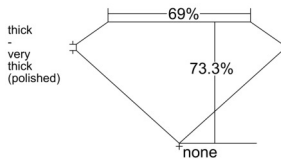

GIA®

FACSIMILE

GIA REPORT 2547549228

Verify this report at GIA.edu

GIA NATURAL DIAMOND DOSSIER®

February 02, 2026
GIA Report Number 2547549228
Shape and Cutting Style ..... Square Modified Brilliant
Measurements ..... 3.73 x 3.69 x 2.70 mm

GRADING RESULTS

Carat Weight ..... 0.31 carat
Color Grade ..... G
Clarity Grade VVS2

ADDITIONAL GRADING INFORMATION

Polish ..... Excellent
Symmetry ..... Good
Fluorescence ..... None
Clarity Characteristics ..... Pinpoint, Cloud
Inscription(s): GIA 2547549228

PROPORTIONS

Profile not to actual proportions

GRADING SCALES

GIA COLOR SCALE		GIA CLARITY SCALE			
COLORLESS	D	VERY VERY SLIGHTLY INCLUDED	FLAWLESS		
	E		INTERNALLY FLAWLESS		
	F		VVS₁		
	NEAR COLORLESS	G	VERY SLIGHTLY INCLUDED	VVS₂	
		H		VS₁	
		FAINT	I	SLIGHTLY INCLUDED	VS₂
			J		SI₁
			K		SI₂
	LIGHT	L	INCLUDED	I₁	
		M		I₂	
N		I₃			
O					
P					
Q					
R					
S