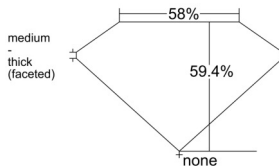

GIA®

FACSIMILE

GIA REPORT 2547547216

Verify this report at GIA.edu

GIA NATURAL DIAMOND DOSSIER®

January 31, 2026
GIA Report Number 2547547216
Shape and Cutting Style ..... Heart Brilliant
Measurements ..... 5.77 x 6.73 x 3.99 mm

GRADING RESULTS

Carat Weight ..... 0.91 carat
Color Grade L
Clarity Grade VVS2

ADDITIONAL GRADING INFORMATION

Polish ..... Excellent
Symmetry ..... Excellent
Fluorescence ..... Faint
Clarity Characteristics ..... Cloud, Pinpoint
Inscription(s): GIA 2547547216

PROPORTIONS

Profile not to actual proportions

GRADING SCALES

GIA COLOR SCALE		GIA CLARITY SCALE			
COLORLESS	D	VERY VERY SLIGHTLY INCLUDED	FLAWLESS		
	E		INTERNALLY FLAWLESS		
	F	VERY SLIGHTLY INCLUDED	VVS₁		
	G		VVS₂		
	H		VS₁		
	NEAR COLORLESS	I	SLIGHTLY INCLUDED	VS₂	
		J		SI₁	
		FAINT	K	INCLUDED	SI₂
			L		I₁
			M		I₂
VERTICALLY LIGHT	N	LIGHT	I₃		
	O				
	P				
	Q				
	R