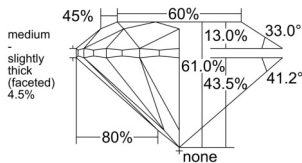

GIA®

FACSIMILE

GIA REPORT 2547545176

Verify this report at GIA.edu

GIA NATURAL DIAMOND DOSSIER®

January 30, 2026
GIA Report Number 2547545176
Shape and Cutting Style ..... Round Brilliant
Measurements ..... 4.72 - 4.75 x 2.89 mm

GRADING RESULTS

Carat Weight ..... 0.40 carat
Color Grade ..... D
Clarity Grade VS1
Cut Grade ..... Excellent

ADDITIONAL GRADING INFORMATION

Polish ..... Excellent
Symmetry ..... Excellent
Fluorescence ..... None
Clarity Characteristics..... Crystal, Knot, Needle, Pinpoint
Inscription(s): GIA 2547545176

PROPORTIONS

Profile to actual proportions