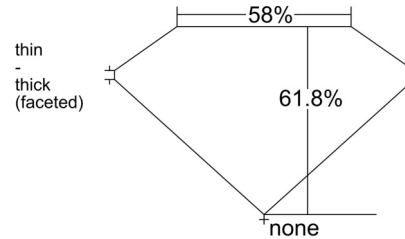

GIA NATURAL DIAMOND GRADING REPORT

February 06, 2026
 GIA Report Number 2547533653
 Shape and Cutting Style Pear Brilliant
 Measurements 13.88 x 8.92 x 5.52 mm

GRADING RESULTS

Carat Weight 4.00 carat
 Color Grade G
 Clarity Grade VS1

Profile not to actual proportions

CLARITY CHARACTERISTICS

KEY TO SYMBOLS*

- Cloud
- Feather

* Red symbols denote internal characteristics (inclusions). Green or black symbols denote external characteristics (blemishes). Diagram is an approximate representation of the diamond, and symbols shown indicate type, position, and approximate size of clarity characteristics. All clarity characteristics may not be shown. Details of finish are not shown.