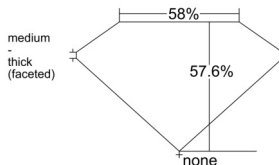

GIA®

FACSIMILE

GIA REPORT 2547530351

Verify this report at GIA.edu

GIA NATURAL DIAMOND DOSSIER®

January 29, 2026
GIA Report Number 2547530351
Shape and Cutting Style ..... Heart Brilliant
Measurements ..... 5.44 x 6.22 x 3.58 mm

GRADING RESULTS

Carat Weight ..... 0.73 carat
Color Grade ..... G
Clarity Grade VVS1

ADDITIONAL GRADING INFORMATION

Polish ..... Excellent
Symmetry ..... Excellent
Fluorescence ..... None
Clarity Characteristics ..... Cloud, Pinpoint
Inscription(s): GIA 2547530351

PROPORTIONS

Profile not to actual proportions

GRADING SCALES

GIA COLOR SCALE		GIA CLARITY SCALE			
COLORLESS	D	VERY VERY SLIGHTLY INCLUDED	FLAWLESS		
	E		INTERNALLY FLAWLESS		
	F	VERY SLIGHTLY INCLUDED	VVS₁		
	G		VVS₂		
	H		VS₁		
	NEAR COLORLESS	I	SLIGHTLY INCLUDED	VS₂	
		J		SI₁	
		FAINT	K	INCLUDED	SI₂
			L		I₁
			M		I₂
VERT LIGHT	N	LIGHT	I₃		
	O				
	P				
	Q				
	R