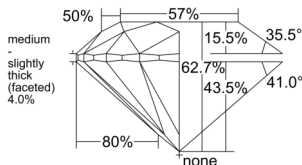

GIA®

FACSIMILE

GIA REPORT 2547517712

Verify this report at GIA.edu

GIA NATURAL DIAMOND DOSSIER®

January 27, 2026
GIA Report Number 2547517712
Shape and Cutting Style ..... Round Brilliant
Measurements ..... 5.36 - 5.38 x 3.36 mm

GRADING RESULTS

Carat Weight ..... 0.60 carat
Color Grade I
Clarity Grade VVS1
Cut Grade ..... Excellent

ADDITIONAL GRADING INFORMATION

Polish ..... Excellent
Symmetry ..... Excellent
Fluorescence ..... Faint
Clarity Characteristics..... Pinpoint, Indented Natural
Inscription(s): GIA 2547517712

PROPORTIONS

Profile to actual proportions