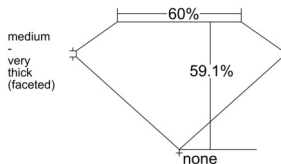

GIA®

FACSIMILE

GIA REPORT 2547503410

Verify this report at GIA.edu

GIA NATURAL DIAMOND DOSSIER®

January 23, 2026
GIA Report Number 2547503410
Shape and Cutting Style ..... Heart Brilliant
Measurements ..... 5.37 x 6.14 x 3.63 mm

GRADING RESULTS

Carat Weight ..... 0.70 carat
Color Grade ..... D
Clarity Grade VS1

ADDITIONAL GRADING INFORMATION

Polish ..... Excellent
Symmetry ..... Excellent
Fluorescence ..... Faint
Clarity Characteristics ..... Crystal, Pinpoint
Inscription(s): GIA 2547503410

PROPORTIONS

Profile not to actual proportions

GRADING SCALES

GIA COLOR SCALE		GIA CLARITY SCALE			
COLORLESS	D	VERY VERY SLIGHTLY INCLUDED	FLAWLESS		
	E		INTERNALLY FLAWLESS		
	F	VERY SLIGHTLY INCLUDED	VVS₁		
	G		VVS₂		
	H		VS₁		
	NEAR COLORLESS	I	SLIGHTLY INCLUDED	VS₂	
		J		SI₁	
		FAINT	K	INCLUDED	SI₂
			L		I₁
			M		I₂
VERT LIGHT	N		INCLUDED	I₃	
	O				
	P				
	Q				
	R				
	S				
LIGHT	T				
	U				
	V				
	W				
	X				
Y					
Z