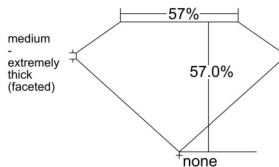

GIA®

FACSIMILE

GIA REPORT 2547502766

Verify this report at gia.edu

GIA NATURAL DIAMOND DOSSIER®

January 26, 2026
GIA Report Number 2547502766
Shape and Cutting Style ..... Heart Brilliant
Measurements ..... 4.78 x 5.64 x 3.22 mm

GRADING RESULTS

Carat Weight ..... 0.50 carat
Color Grade ..... G
Clarity Grade VVS1

ADDITIONAL GRADING INFORMATION

Polish ..... Very Good
Symmetry ..... Very Good
Fluorescence ..... None
Clarity Characteristics ..... Pinpoint
Inscription(s): GIA 2547502766

PROPORTIONS

Profile not to actual proportions

GRADING SCALES

GIA COLOR SCALE		GIA CLARITY SCALE	
COLORLESS	D	VERY VERY SLIGHTLY INCLUDED	FLAWLESS
	E		INTERNALLY FLAWLESS
	F		VVS₁
	G		VVS₂
	H		VS₁
	I		VS₂
	J		SI₁
	K		SI₂
	L		I₁
	M		I₂
NEAR COLORLESS	N	SLIGHTLY INCLUDED	I₃
	O		
	P		
	Q		
FAINT	R		
	S		
	T		
	U		
VERT LIGHT	V		
	W		
	X		
	Y		
LIGHT	Z