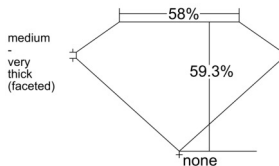

GIA®

FACSIMILE

GIA REPORT 2547489630

Verify this report at GIA.edu

GIA NATURAL DIAMOND DOSSIER®

January 23, 2026
GIA Report Number 2547489630
Shape and Cutting Style ..... Heart Brilliant
Measurements ..... 5.65 x 5.95 x 3.53 mm

GRADING RESULTS

Carat Weight ..... 0.70 carat
Color Grade ..... D
Clarity Grade VS1

ADDITIONAL GRADING INFORMATION

Polish ..... Excellent
Symmetry ..... Excellent
Fluorescence ..... None
Clarity Characteristics ..... Crystal, Needle, Pinpoint
Inscription(s): GIA 2547489630

PROPORTIONS

Profile not to actual proportions

GRADING SCALES

GIA COLOR SCALE		GIA CLARITY SCALE			
COLORLESS	D	VERY VERY SLIGHTLY INCLUDED	FLAWLESS		
	E		INTERNALLY FLAWLESS		
	F		VVS₁		
	G		VVS₂		
	NEAR COLORLESS	H	VERY SLIGHTLY INCLUDED	VS₁	
		I		VS₂	
		FAINT	J	SLIGHTLY INCLUDED	SI₁
			K		SI₂
	L		I₁		
	VERT LIGHT		M	INCLUDED	I₂
N			I₃		
O					
P					
LIGHT	Q				
	R				
	S				
	T				
	U				
	Z