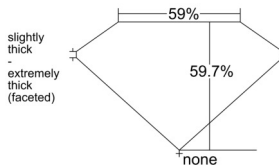

GIA®

FACSIMILE

GIA REPORT 2547477511

Verify this report at GIA.edu

GIA NATURAL DIAMOND DOSSIER®

January 21, 2026
GIA Report Number 2547477511
Shape and Cutting Style ..... Heart Brilliant
Measurements ..... 5.32 x 6.14 x 3.67 mm

GRADING RESULTS

Carat Weight ..... 0.72 carat
Color Grade ..... D
Clarity Grade VS2

ADDITIONAL GRADING INFORMATION

Polish ..... Very Good
Symmetry ..... Excellent
Fluorescence ..... None
Clarity Characteristics ..... Crystal
Inscription(s): GIA 2547477511

PROPORTIONS

Profile not to actual proportions

GRADING SCALES

GIA COLOR SCALE		GIA CLARITY SCALE			
COLORLESS	D	VERY VERY SLIGHTLY INCLUDED	FLAWLESS		
	E		INTERNALLY FLAWLESS		
	F	VERY SLIGHTLY INCLUDED	VVS₁		
	G		VVS₂		
	H		VS₁		
	NEAR COLORLESS	I	SLIGHTLY INCLUDED	VS₂	
		J		SI₁	
		FAINT	K	INCLUDED	SI₂
			L		I₁
			M		I₂
VERT LIGHT	N	INCLUDED	I₃		
	O				
	P				
	Q				
	R				
LIGHT	S				
	T				
	U				
	V				
	W				
	X				
	Y				
	Z