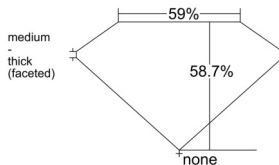

GIA®

FACSIMILE

GIA REPORT 2547475529

Verify this report at GIA.edu

GIA NATURAL DIAMOND DOSSIER®

January 20, 2026
GIA Report Number 2547475529
Shape and Cutting Style ..... Heart Brilliant
Measurements ..... 5.27 x 6.15 x 3.61 mm

GRADING RESULTS

Carat Weight ..... 0.70 carat
Color Grade ..... J
Clarity Grade VS1

ADDITIONAL GRADING INFORMATION

Polish ..... Excellent
Symmetry ..... Very Good
Fluorescence ..... Faint
Clarity Characteristics ..... Crystal, Indented Natural
Inscription(s): GIA 2547475529

PROPORTIONS

Profile not to actual proportions

GRADING SCALES

GIA COLOR SCALE		GIA CLARITY SCALE	
COLORLESS	D	VERY VERY SLIGHTLY INCLUDED	FLAWLESS
	E		INTERNALLY FLAWLESS
	F		VVS₁
	G		VVS₂
	H		VS₁
	I		VS₂
	J		SI₁
	K		SI₂
	L		I₁
	M		I₂
NEAR COLORLESS	N	SLIGHTLY INCLUDED	I₃
	O		
	P		
	Q		
FAINT	R		
	S		
	T		
	U		
VERT LIGHT	V		
	W		
	X		
	Y		
LIGHT	Z