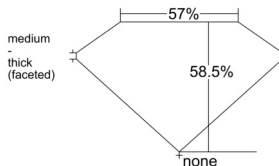

GIA®

FACSIMILE

GIA REPORT 2547471971

Verify this report at GIA.edu

GIA NATURAL DIAMOND DOSSIER®

January 20, 2026
GIA Report Number 2547471971
Shape and Cutting Style ..... Heart Brilliant
Measurements ..... 5.47 x 6.20 x 3.63 mm

GRADING RESULTS

Carat Weight ..... 0.72 carat
Color Grade ..... G
Clarity Grade VS2

ADDITIONAL GRADING INFORMATION

Polish ..... Excellent
Symmetry ..... Excellent
Fluorescence ..... None
Clarity Characteristics ..... Cloud
Inscription(s): GIA 2547471971

PROPORTIONS

Profile not to actual proportions

GRADING SCALES

GIA COLOR SCALE		GIA CLARITY SCALE			
COLORLESS	D	VERY VERY SLIGHTLY INCLUDED	FLAWLESS		
	E		INTERNALLY FLAWLESS		
	F		VVS₁		
	G		VVS₂		
	NEAR COLORLESS	H	VERY SLIGHTLY INCLUDED	VS₁	
		I		VS₂	
		FAINT	J	SLIGHTLY INCLUDED	SI₁
			K		SI₂
	L		I₁		
	M		I₂		
N	I₃				
O					
VERT LIGHT	P	INCLUDED			
	Q				
	R				
	S				
	T				
	U				
	V				
LIGHT	W				
	X				
	Y				
	Z